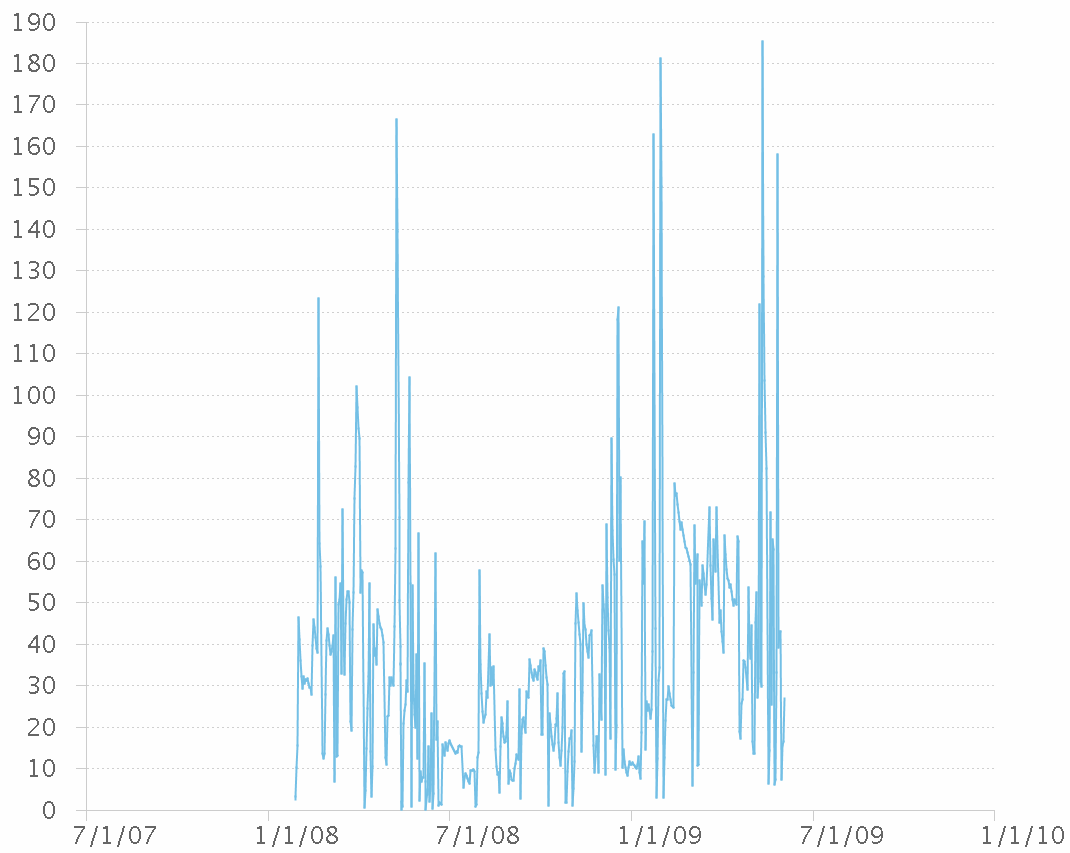

Total

Minimum, maximum and average

Standard deviation

About this report

Report Generated Jun 3, 2009 3:33:48 AM EDT