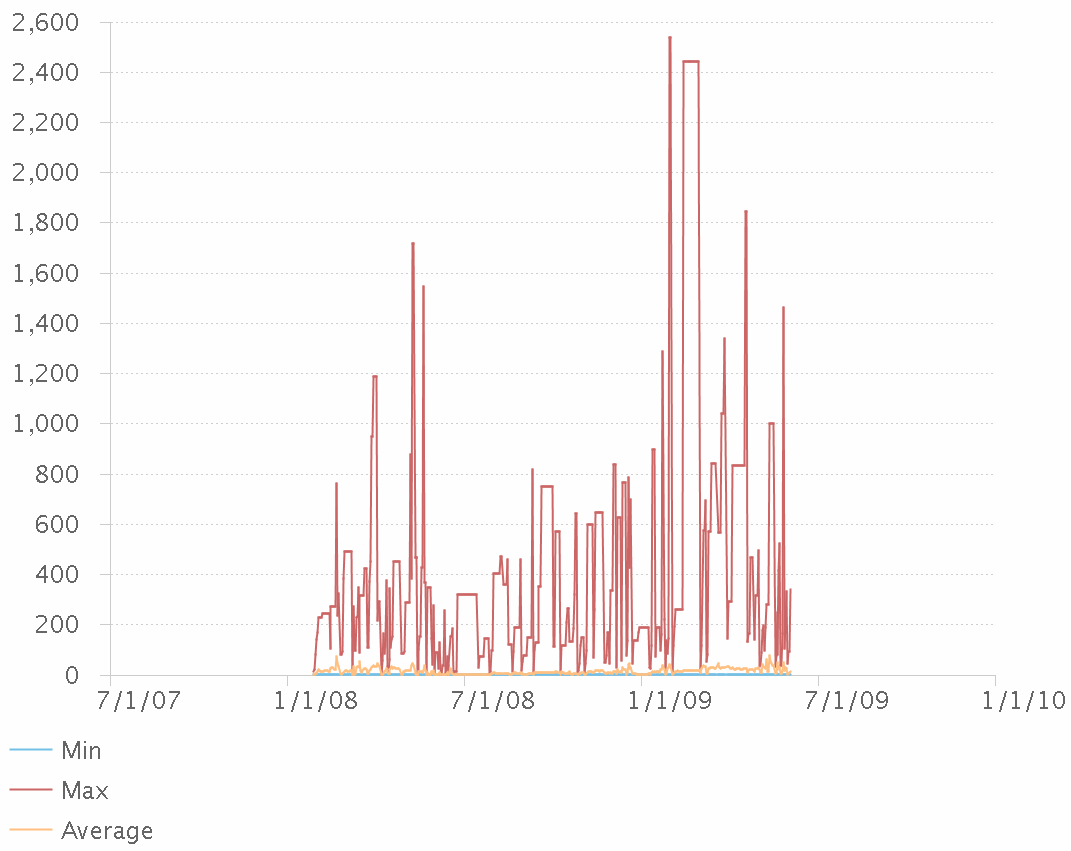

Total

Minimum, maximum and average

Standard deviation

About this report

Report Generated Jun 3, 2009 3:33:48 AM EDT