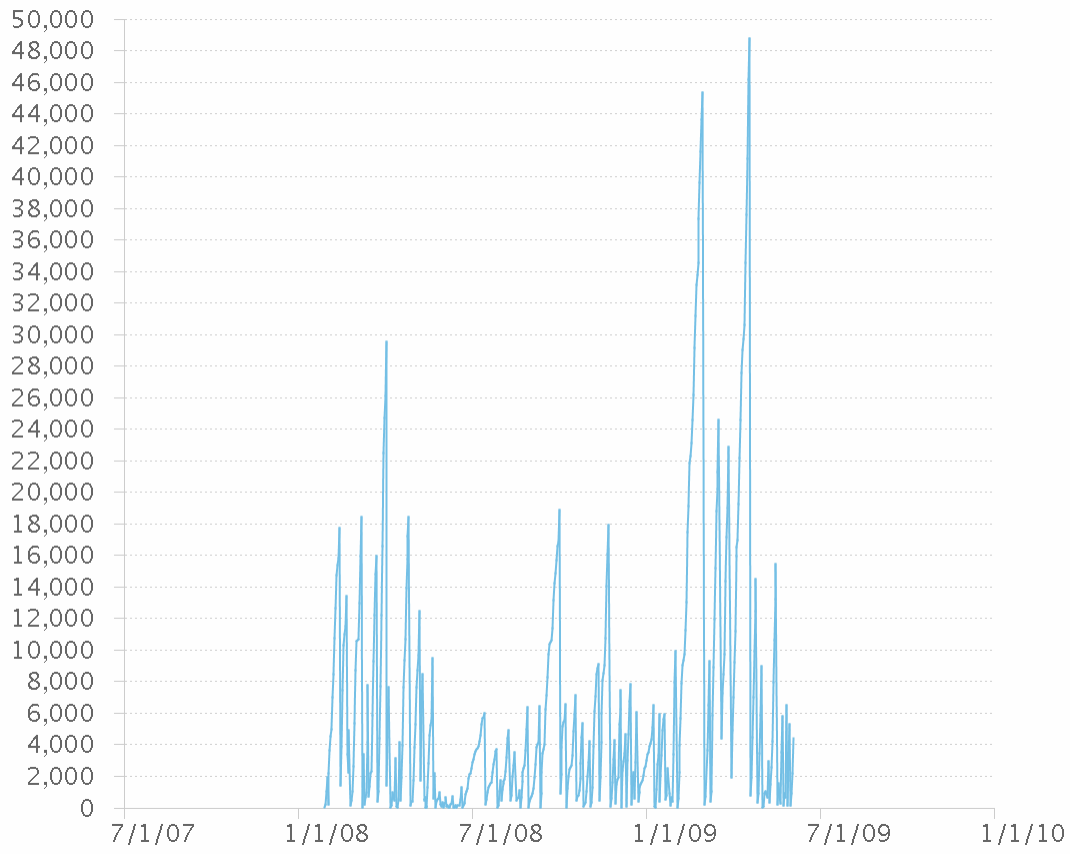

Total

Minimum, maximum and average

Standard deviation

About this report

Report Generated Jun 3, 2009 3:33:48 AM EDT